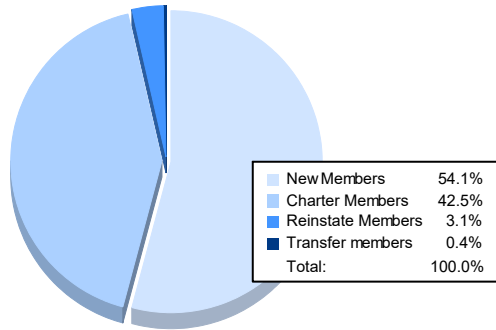

Year	New Clubs	Dropped Clubs	Gain/ Loss Clubs	New Members	Charter Members	Reinstate Members	Transfer Members	Total Member Added	Total Members Dropped	Gain/ Loss Members
2016-2017	0	1	-1	303	1	5	5	314	150	164
2017-2018	4	1	3	137	118	23	3	281	209	72
2018-2019	0	6	-6	76	2	39	5	122	341	-219
2019-2020	0	0	0	44	0	7	3	54	128	-74
2020-2021	4	0	4	140	110	8	1	259	153	106
<b>Average</b>	<b>2</b>	<b>2</b>	<b>0</b>	<b>140</b>	<b>46</b>	<b>16</b>	<b>3</b>	<b>206</b>	<b>196</b>	<b>10</b>

### Membership Composition June 2021 Cumulative