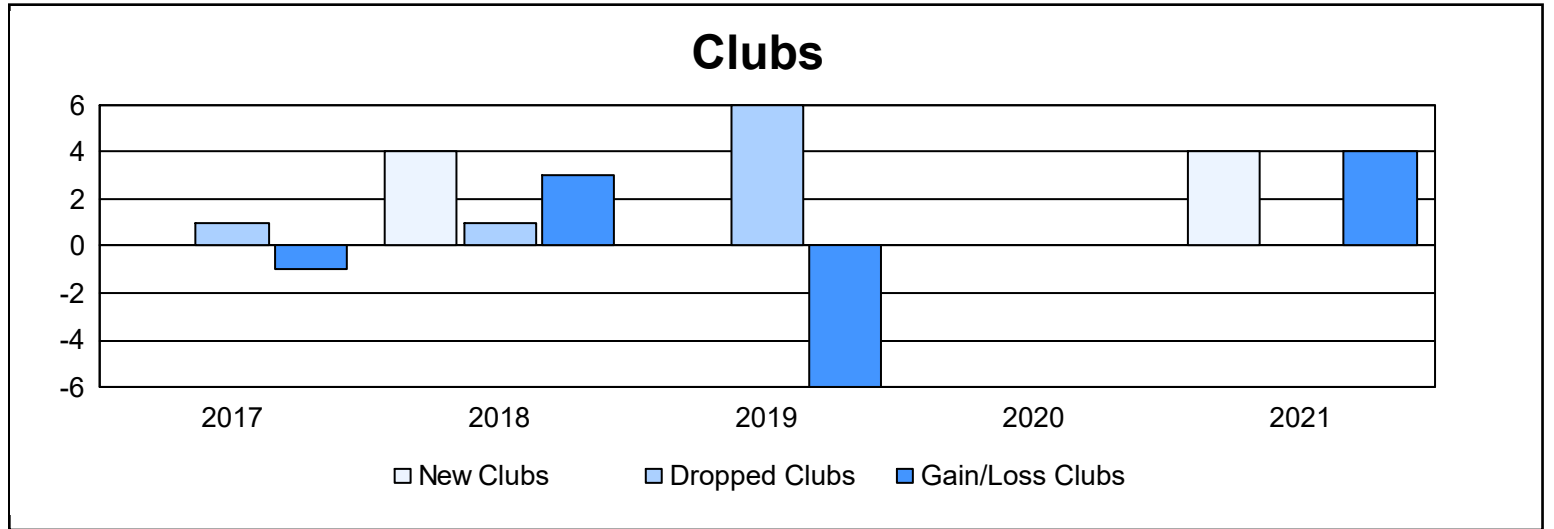

Year	New Clubs	Dropped Clubs	Gain/ Loss Clubs	New Members	Charter Members	Reinstate Members	Transfer Members	Total Member Added	Total Members Dropped	Gain/ Loss Members
2016-2017	0	1	-1	303	1	5	5	314	150	164
2017-2018	4	1	3	137	118	23	3	281	209	72
2018-2019	0	6	-6	76	2	39	5	122	341	-219
2019-2020	0	0	0	44	0	7	3	54	128	-74
2020-2021	4	0	4	140	110	8	1	259	153	106
<b>Average</b>	<b>2</b>	<b>2</b>	<b>0</b>	<b>140</b>	<b>46</b>	<b>16</b>	<b>3</b>	<b>206</b>	<b>196</b>	<b>10</b>

### Membership Composition June 2021 Cumulative