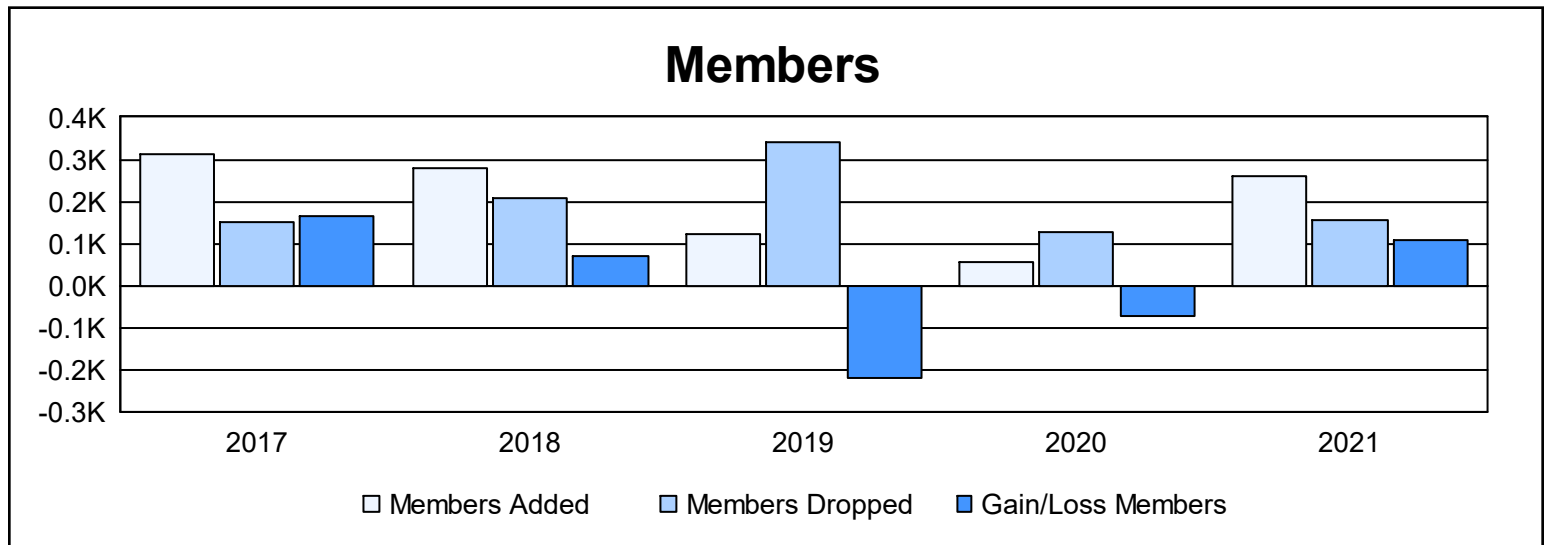

Year	New Clubs	Dropped Clubs	Gain/ Loss Clubs	New Members	Charter Members	Reinstate Members	Transfer Members	Total Member Added	Total Members Dropped	Gain/ Loss Members
2016-2017	0	1	-1	303	1	5	5	314	150	164
2017-2018	4	1	3	137	118	23	3	281	209	72
2018-2019	0	6	-6	76	2	39	5	122	341	-219
2019-2020	0	0	0	44	0	7	3	54	128	-74
2020-2021	4	0	4	140	110	8	1	259	153	106
<b>Average</b>	<b>2</b>	<b>2</b>	<b>0</b>	<b>140</b>	<b>46</b>	<b>16</b>	<b>3</b>	<b>206</b>	<b>196</b>	<b>10</b>

### Membership Composition June 2021 Cumulative